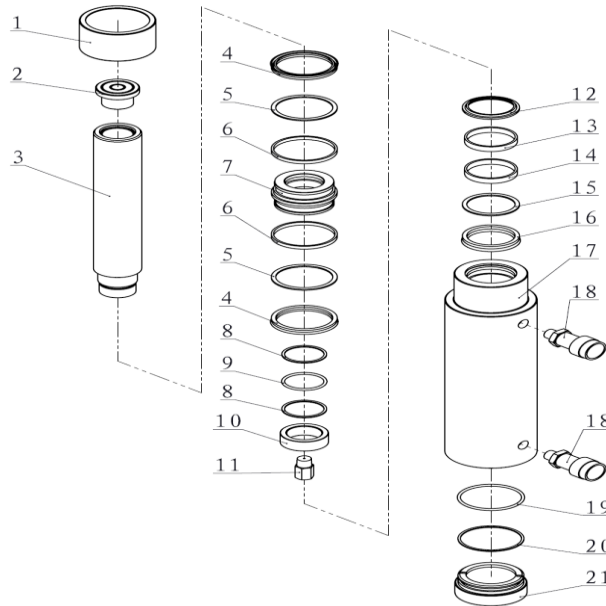

**Parts List**

Item No.	Part Number	Description	Quantity	Item No.	Part Number	Description	Quantity
1	ES252-6	Thread Cover	1	12★	JB-D55	Wiper Ring	1
2	A-252G	Saddle	1	13	21456	Anti-wear Ring	1
3	ED308-02	Piston ED-308 Only	1	14	21535	Anti-wear Ring	1
	ED3014-02	Piston ED-3014 Only	1	15★	21325	Gasket	1
4★	24304	U-ring	2	16★	24340	U-ring	1
5★	21327	Gasket	2	17	ED308-01	Cylinder Body ED-308 Only	1
6	21468	Anti-wear Ring	2		ED3014-01	Cylinder Body ED-3014 Only	1
7	ED30T-01	Piston	1	18	EAB201A	Coupler	2
8★	21287	Gasket	2	19★	21353	Gasket	1
9★	24044	O-ring	1	20★	24196	O-ring	1
10	ED30T-02	Nut	1	21	ED30T-03	Cylinder Base	1
11	EF3.1	Safety Valve	1				

★ Items included in Repair Kit, Repair Kit order number: **ED308-RP-0**