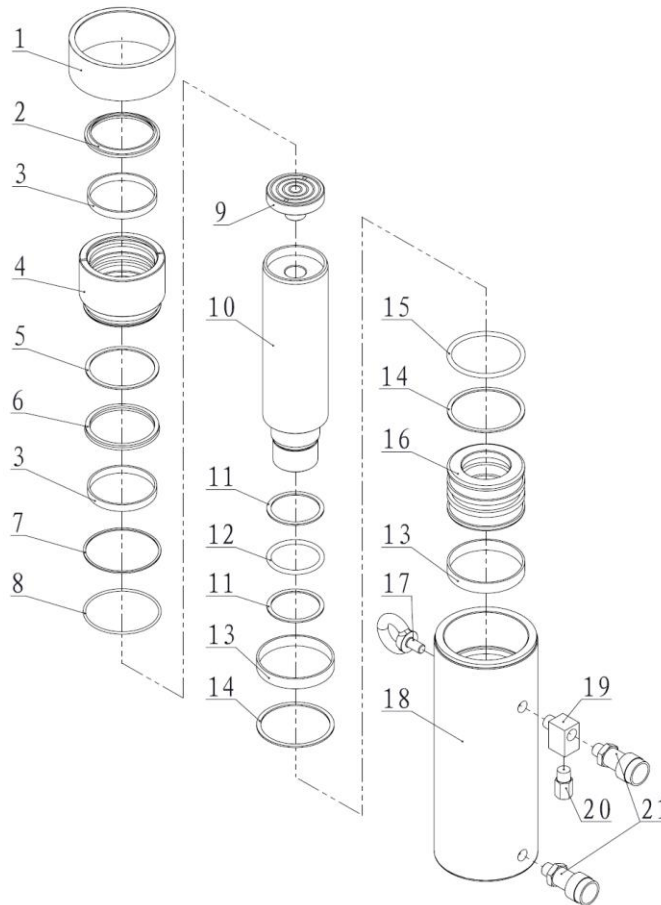

Parts List

Item No.	Part Number	Description	Qty.	Item No.	Part Number	Description	Qty.
1	ED50T-03	Thread Cover	1	12★	24060	O-ring	1
2★	JB-d80	Wiper Ring	1	13	21479	Anti-wear Ring	2
3	21546	Anti-wear ring	2	14★	21399	Gasket	2
4	ED50T-01	Guide Ring	1	15★	24089	O-ring	1
5★	21383	Gasket	1	16	ED50T-04	Piston Base	1
6★	24313	Y-ring	1	17	11018	Eye Ring	1
7★	21402	Gasket	1	18	ED506-01	Cylinder ED-506 Only	1
8★	24256	O-ring	1		ED5013-01	Cylinder ED-5013 Only	1
9	ED50T-02	Saddle	1	19	EJF015	Fitting	1
10	ED506-02	Piston ED-506 Only	1	20	EF3.1	Safety Valve	1
	ED5013-02	Piston ED-5013 Only	1	21	EAB-201A	Coupler	2
11★	21330	Gasket	2				

★ Items included in Repair Kit, Repair Kit order number: **ED506-RP-A**