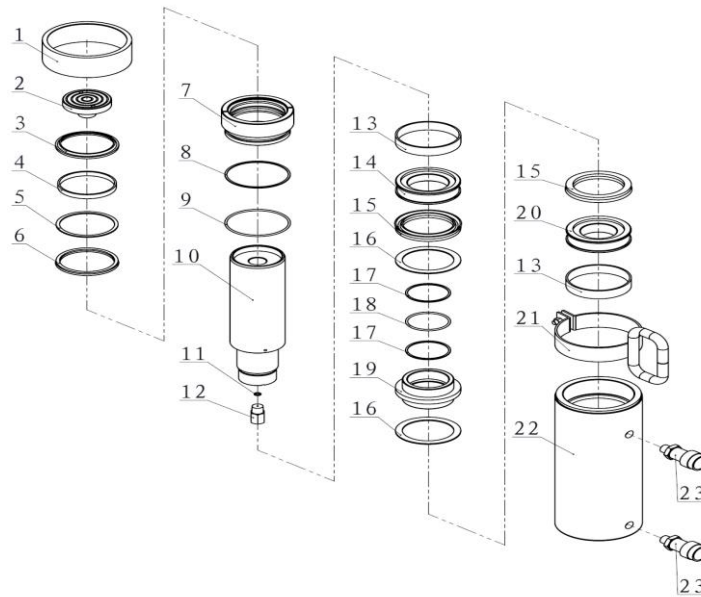

Parts List

Item No.	Part Number	Description	Quantity	Item No.	Part Number	Description	Quantity
1	ED506-5	Thread Cover	1	13	21480	Anti-wear Ring	2
2	ED506-3	Saddle	1	14	ED506-6	Washer	1
3★	JB-D80	Wiper Ring	1	15★	24321	Y-ring	2
4	21546	Anti-wear Ring	1	16★	21393	Gasket	2
5★	21403	Gasket	1	17★	21328	Gasket	2
6★	24313	Y-ring	1	18★	24061	O-ring	1
7	ED506-4	Guide Ring	1	19	ED506-8	Piston head	1
8★	21403	Gasket	1	20	ED506-7	Nut	1
9★	24282	O-ring	1	21	ED506-Y1	Handle Assembly ED-506 Only	1
10	ED506-2	Piston ED-506 Only	1		ED5013-Y1	Handle Assembly ED-5013 Only	1
	ED5013-2	Piston ED-5013 Only	1	22	ED506-1	Cylinder ED-506 Only	1
11★	QY2-13	Copper Washer	1		ED5013-1	Cylinder ED-5013 Only	1
12	EF3.1	Safety Valve	1	23	EAB201A	Coupler	2

★ Items included in Repair Kit, Repair Kit order number: **ED506-RP-0**