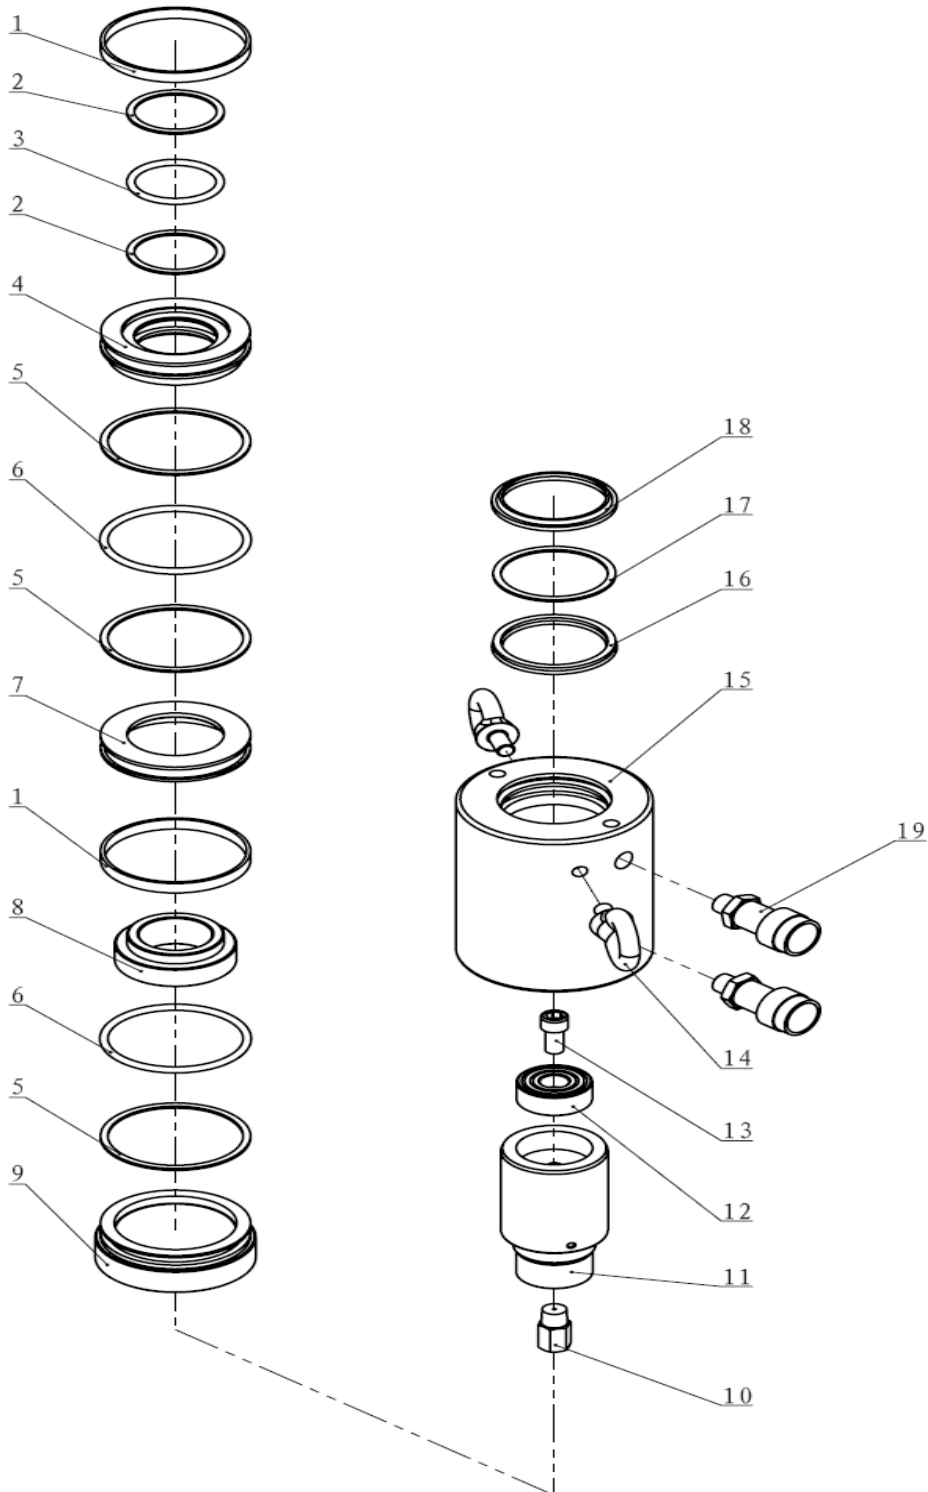

Parts List

Item No.	Part Number	Description	Quantity	Item No.	Part Number	Description	Quantity
1	EDX504-5	Anti-wear Ring	2	12	EDX504-3	Saddle	1
2★	EDX504-11	Gasket C	2	13	13034	Bolt	1
3★	EDX504-12	O-ring	1	14	11018	Eye Ring	2
4	EDX504-13	Piston	1	15	EDX502-1	Cylinder Body EDX-502 Only	1
5★	EDX504-6	Gasket B	3		EDX504-1	Cylinder Body EDX-504 Only	1
6★	EDX504-7	O-ring	2		EDX506-1	Cylinder Body EDX-506 Only	1
7	EDX504-10	Washer	1		EDX508-1	Cylinder Body EDX-508 Only	1
8	EDX504-9	Nut	1		EDX5010-1	Cylinder Body EDX-5010 Only	1
9	EDX504-8	Base	1		EDX5012-1	Cylinder Body EDX-5012 Only	1
10	EF3.1	Safety Valve	1	16★	24319	Y-ring	1
11	EDX502-2	Piston EDX-502 Only	1	17★	EDX504-4	Gasket A	1
	EDX504-2	Piston EDX-504 Only	1	18★	JB-D70	Wiper Ring	1
	EDX506-2	Piston EDX-506 Only	1	19	EAB201A	Coupler	2
	EDX508-2	Piston EDX-508 Only	1				
	EDX5010-2	Piston EDX-5010 Only	1				
	EDX5012-2	Piston EDX-5012 Only	1				

★ Items included in Repair Kit, Repair Kit order number: **EDX504-RP-0**