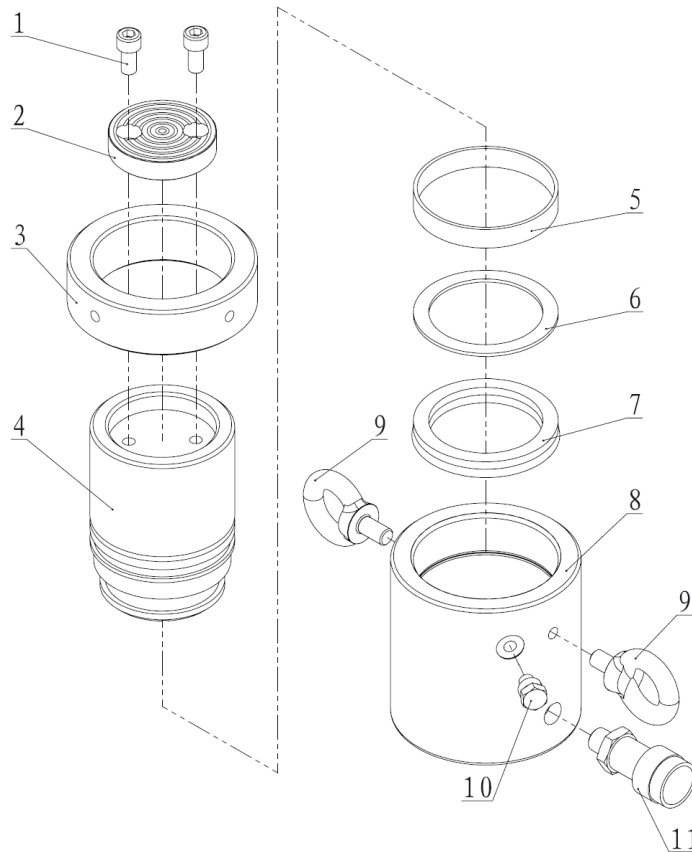

**Parts List**

Item No.	Part Number	Description	Qty.	Item No.	Part Number	Description	Qty.
1	13003	Bolt	2	7★	24321	Y-ring	1
2	ES502-3	Saddle	1	8	EL502-2	Cylinder Body EL-502 Only	1
3	EL502-1	Lock Nut	1		EL504-2	Cylinder Body EL-504 Only	1
4	EL502-3	Piston EL-502 Only	1		EL506-2	Cylinder Body EL-506 Only	1
	EL504-3	Piston EL-504 Only	1		EL508-2	Cylinder Body EL-508 Only	1
	EL506-3	Piston EL-506 Only	1		EL5010-2	Cylinder Body EL-5010 Only	1
	EL508-3	Piston EL-508 Only	1		EL5012-2	Cylinder Body EL-5012 Only	1
	EL5010-3	Piston EL-5010 Only	1	9	11016	Eye Ring	2
	EL5012-3	Piston EL-5012 Only	1	10	ELL250T	Release Bolt	1
5	21664	Anti-wear Ring	1	11	EAB201A	Coupler	1
6★	21394	Gasket	1				

★ Items included in Repair Kit, Repair Kit order number: **EL502-RP-A**