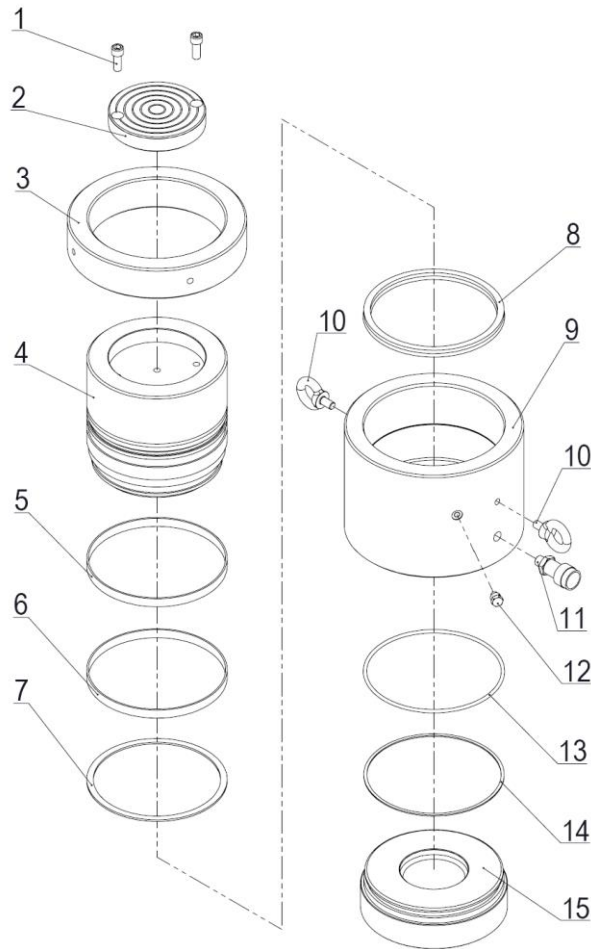

Parts List

Item No.	Part Number	Description	Qty.	Item No.	Part Number	Description	Qty.
1	13035	Bolt	2	9	EL2502T-2	Cylinder EL-2502 Only	1
2	EL250T-1	Saddle	1		EL2506T-2	Cylinder EL-2506Only	1
3	EL250T-2	Lock Nut	1		EL25010T-2	Cylinder EL-25010 Only	1
4	EL2502-1	Piston Rod EL-2002 Only	1	10	11018	Eye Ring	2
	EL2506-1	Piston Rod EL-2006 Only	1	11	EAB201A	Coupler	1
	EL25010-1	Piston Rod EL-20010 Only	1	12	ELL250T	Safety Valve	1
5	21613	Anti-wear Ring	1	13★	24287	O-ring	1
6	21614	Anti-wear Ring	1	14★	21204	Gasket	1
7★	21202	Gasket	1	15	EDX2502-4	Cylinder Base	1
8★	24332	Y-ring	1				

★ Items included in Repair Kit, Repair Kit order number: **EL2502T-RP-A**