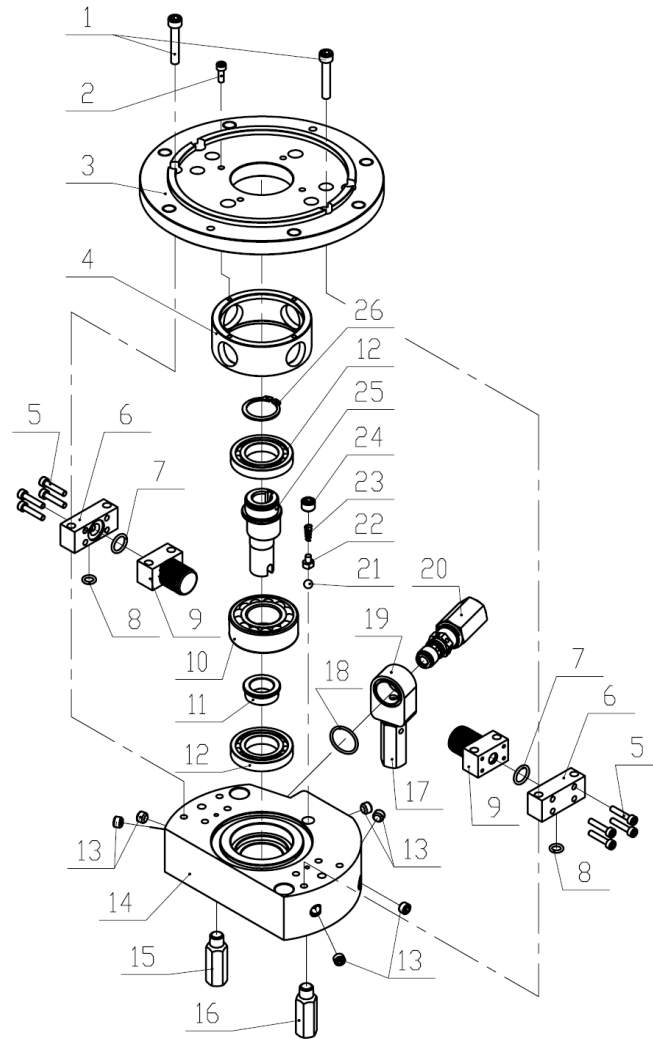

1. EPB-504SA Parts List

EPB-504SA Parts List

NO	Part No.	Description	QTY	NO	Part No.	Description	QTY
1	DQH02	Electric Control Box	1	19	EDYB2.7	Gear Motor	1
2	ML8022/B5	Motor 1.5Hp 115v 60Hz	1	20	EGYB08	Pump Head	1
3	13019	Bolt (M10*30)	4	21	12016	Bolt (M5*16)	2
4	13126	Washer (15.7*10.2*2.6)	4	22	EPB-8B5P8A-1	Top Plate	1
5	XKSB.2	Pendant Switch	1	23★	24220	O-ring	1
6	YY-3G/3C	Plug	1	24	EPB-8B5P8A.1	Block Kit	1
7★	EPB-10B-3	Motor Gasket	1	25	12015	Bolt (M5*12)	2
8	11033	Bolt (M6*16)	2	26	11004	Bolt (M6*20)	2
9★	QY2-13	Copper washer	12	27	ELYX0750A	Oil Reservoir	1
10	13082	Bolt (M6*16)	6	28★	EPB-8B5P8A-2	Reservoir Gasket	1
11	EPA21621.3-1	Air Vent Screw	1	29	EPB-3B5P5A-3	Oil Return Tube	1
12★	24187	O-ring	1	30★	24164	O-ring	2
13	EPA21621.3-2	Oil Cap	1	31	EPB-3B5P5A-4	Fitting	1
14★	24227	O-ring	1	32★	21073	O-ring	2
15	WU-10*80-J	Filter	1	33	EV-52H4B	Control Valve	1
16	EJB107	Fitting	1	34	13083	Bolt (M6*20)	4
17	EJF106	Fitting	1	35	ETS02	Handle	1
18	13013	Bolt (M8*80)	2	36★	03.03.0049	Eagle Pro Label	2

Note: ★ Denotes item in and only available in pump repair kit: **EPB504-RP-A**

2. EGYB08 Pump Head

EGYB08 Pump Head

NO	Part No.	Description	QTY	NO	Part No.	Description	QTY
1	11007	Bolt (M6*35)	8	14	EGYB03-3	Block	1
2	12004	Bolt (M4*12)	4	15	EF3.1A	Low Pressure Safety Valve	1
3	EGYB08-2	Connector Block	1	16	EF3.2	High Pressure Safety Valve	1
4	EBT03L-4	Bushing	1	17	EV36	Low Pressure Release Valve	1
5	12006	Bolt (M4*20)	8	18◆	42996	O-ring	1
6	TWP-2AF.2.1-1	Connector Block	2	19	TWP-2AF.2-6	Connector Block	1
7◆	42995	O-ring	2	20	TWP02XH-00	Low Pressure Release Valve	1
8◆	24001	O-ring	2	21	41008	Steel Ball	1
9	MPE6	Piston Pump	2	22	EJZ001-3	Ball Seat	1
10	4205	Grooved Ball Bearing	1	23	EGYB03-4	Spring	1
11	EPB-3B1P2B.2-6	Bushing	1	24	11025	Threaded Cap	1
12	16005-2Z	Grooved Ball Bearing	2	25	EGYB08-1	Eccentric Shaft	1
13	13114	Threaded Cap	10	26	13229	Snap Ring	1