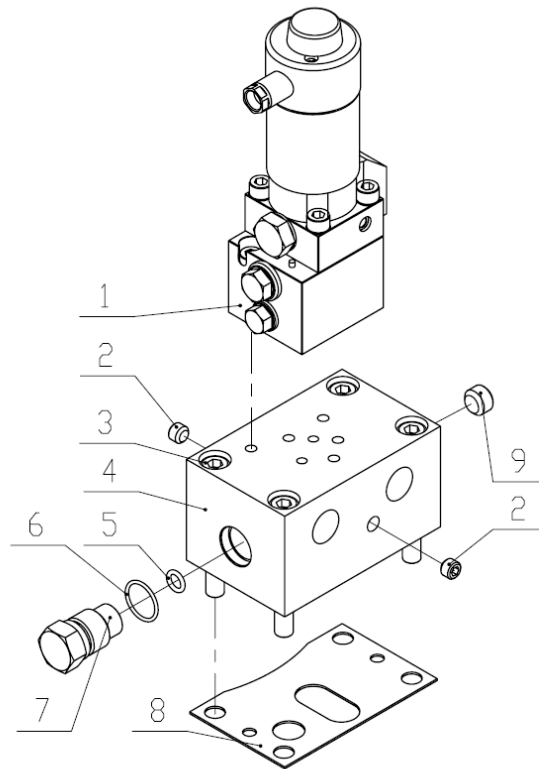

Note: ★ Denotes item in and only available in pump repair kit: **EPB504-RP-A**

2. EGYB08 Pump Head

EGYB08 Pump Head

NO	Part No.	Description	QTY	NO	Part No.	Description	QTY
1	11007	Bolt (M6*35)	8	14	EGYB03-3	Block	1
2	12004	Bolt (M4*12)	4	15	EF3.1A	Low Pressure Safety Valve	1
3	EGYB08-2	Connector Block	1	16	EF3.2	High Pressure Safety Valve	1
4	EBT03L-4	Bushing	1	17	EV36	Low Pressure Release Valve	1
5	12006	Bolt (M4*20)	8	18◆	42996	O-ring	1
6	TWP-2AF.2.1-1	Connector Block	2	19	TWP-2AF.2-6	Connector Block	1
7◆	42995	O-ring	2	20	TWP02XH-00	Low Pressure Release Valve	1
8◆	24001	O-ring	2	21	41008	Steel Ball	1
9	MPE6	Piston Pump	2	22	EJZ001-3	Ball Seat	1
10	4205	Grooved Ball Bearing	1	23	EGYB03-4	Spring	1
11	EPB-3B1P2B.2-6	Bushing	1	24	11025	Threaded Cap	1
12	16005-2Z	Grooved Ball Bearing	2	25	EGYB08-1	Eccentric Shaft	1
13	13114	Threaded Cap	10	26	13229	Snap Ring	1

Note: ◆Denotes item in and only available in pump repair kit: **EGYB08-RP-A**

3. EV-52H4B Control Valve

EV-52H4B Control Valve

NO	Part No.	Description	QTY	NO	Part No.	Description	QTY
1	GZ4-1R-G24	Solenoid Valve	1	6▲	42972	O-ring	1
2	13114	Threaded Cap	2	7	EV43M4E-6	End Cap	1
3	13010	Bolt (M8*60)	4	8▲	EV43M4E-1	Gasket	1
4	EV52H4B-1	Valve Block	1	9	11034	Threaded Cap	1
5▲	24220	O-ring	1				