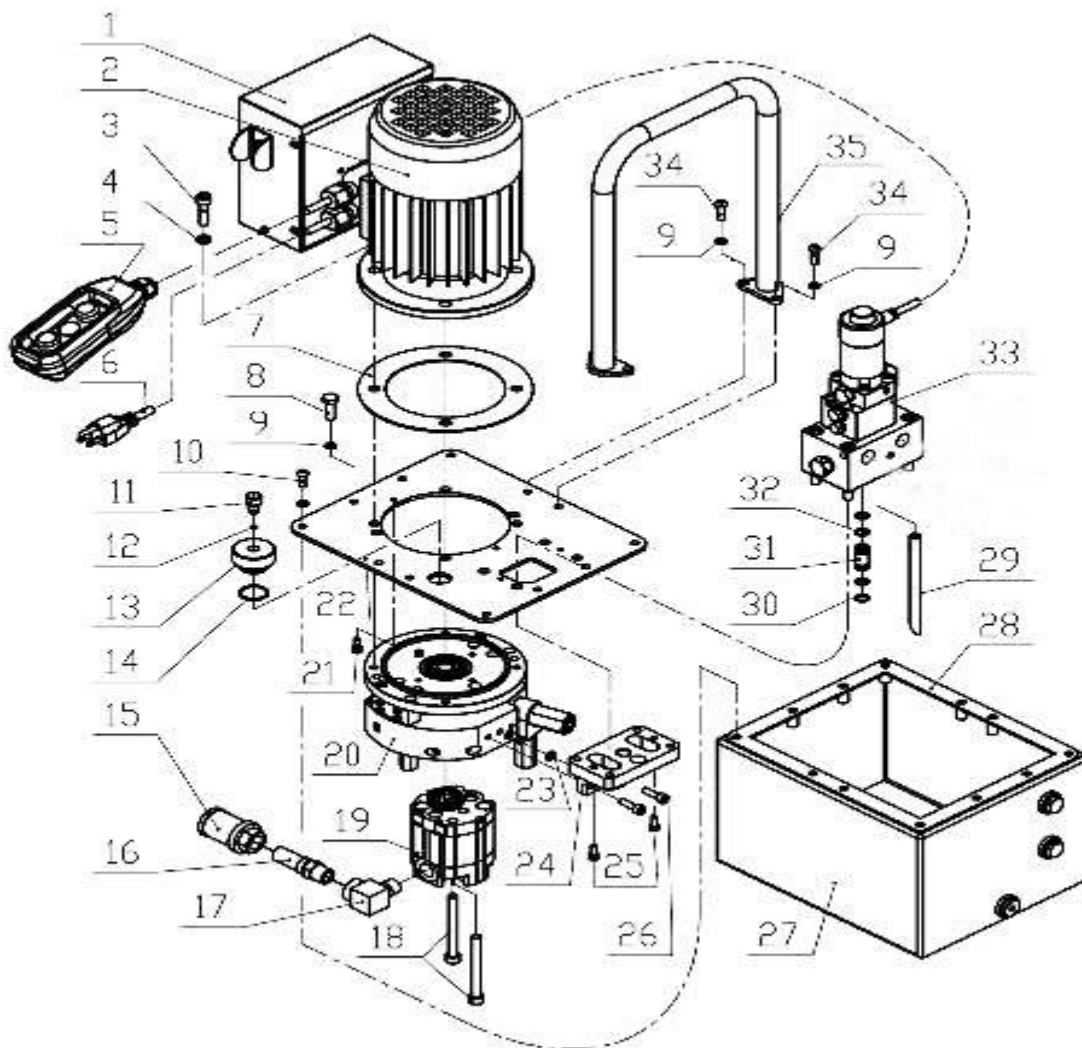

1. EPB-504SA Parts List

EPB-504SA Parts List

NO	Part No.	Description	QTY	NO	Part No.	Description	QTY
1	DQH02	Electric Control Box	1	19	EDYB2.7	Gear Motor	1
2	ML8022/B5	Motor 1.5Hp 115v 60Hz	1	20	EGYB08	Pump Head	1
3	13019	Bolt (M10*30)	4	21	12016	Bolt (M5*16)	2
4	13126	Washer (15.7*10.2*2.6)	4	22	EPB-8B5P8A-1	Top Plate	1
5	XKSB.2	Pendant Switch	1	23★	24220	O-ring	1
6	YY-3G/3C	Plug	1	24	EPB-8B5P8A.1	Block Kit	1
7★	EPB-10B-3	Motor Gasket	1	25	12015	Bolt (M5*12)	2
8	11033	Bolt (M6*16)	2	26	11004	Bolt (M6*20)	2
9★	QY2-13	Copper washer	12	27	ELYX0750A	Oil Reservoir	1
10	13082	Bolt (M6*16)	6	28★	EPB-8B5P8A-2	Reservoir Gasket	1
11	EPA21621.3-1	Air Vent Screw	1	29	EPB-3B5P5A-3	Oil Return Tube	1
12★	24187	O-ring	1	30★	24164	O-ring	2
13	EPA21621.3-2	Oil Cap	1	31	EPB-3B5P5A-4	Fitting	1
14★	24227	O-ring	1	32★	21073	O-ring	2
15	WU-10*80-J	Filter	1	33	EV-52H4B	Control Valve	1
16	EJB107	Fitting	1	34	13083	Bolt (M6*20)	4
17	EJF106	Fitting	1	35	ETS02	Handle	1
18	13013	Bolt (M8*80)	2	36★	03.03.0049	Eagle Pro Label	2

Note: ★ Denotes item in and only available in pump repair kit: **EPB504-RP-A**

2. EGYB08 Pump Head

EGYB08 Pump Head

NO	Part No.	Description	QTY	NO	Part No.	Description	QTY
1	11007	Bolt (M6*35)	8	14	EGYB03-3	Block	1
2	12004	Bolt (M4*12)	4	15	EF3.1A	Low Pressure Safety Valve	1
3	EGYB08-2	Connector Block	1	16	EF3.2	High Pressure Safety Valve	1
4	EBT03L-4	Bushing	1	17	EV36	Low Pressure Release Valve	1
5	12006	Bolt (M4*20)	8	18◆	42996	O-ring	1
6	TWP-2AF.2.1-1	Connector Block	2	19	TWP-2AF.2-6	Connector Block	1
7◆	42995	O-ring	2	20	TWP02XH-00	Low Pressure Release Valve	1
8◆	24001	O-ring	2	21	41008	Steel Ball	1
9	MPE6	Piston Pump	2	22	EJZ001-3	Ball Seat	1
10	4205	Grooved Ball Bearing	1	23	EGYB03-4	Spring	1
11	EPB-3B1P2B.2-6	Bushing	1	24	11025	Threaded Cap	1
12	16005-2Z	Grooved Ball Bearing	2	25	EGYB08-1	Eccentric Shaft	1
13	13114	Threaded Cap	10	26	13229	Snap Ring	1