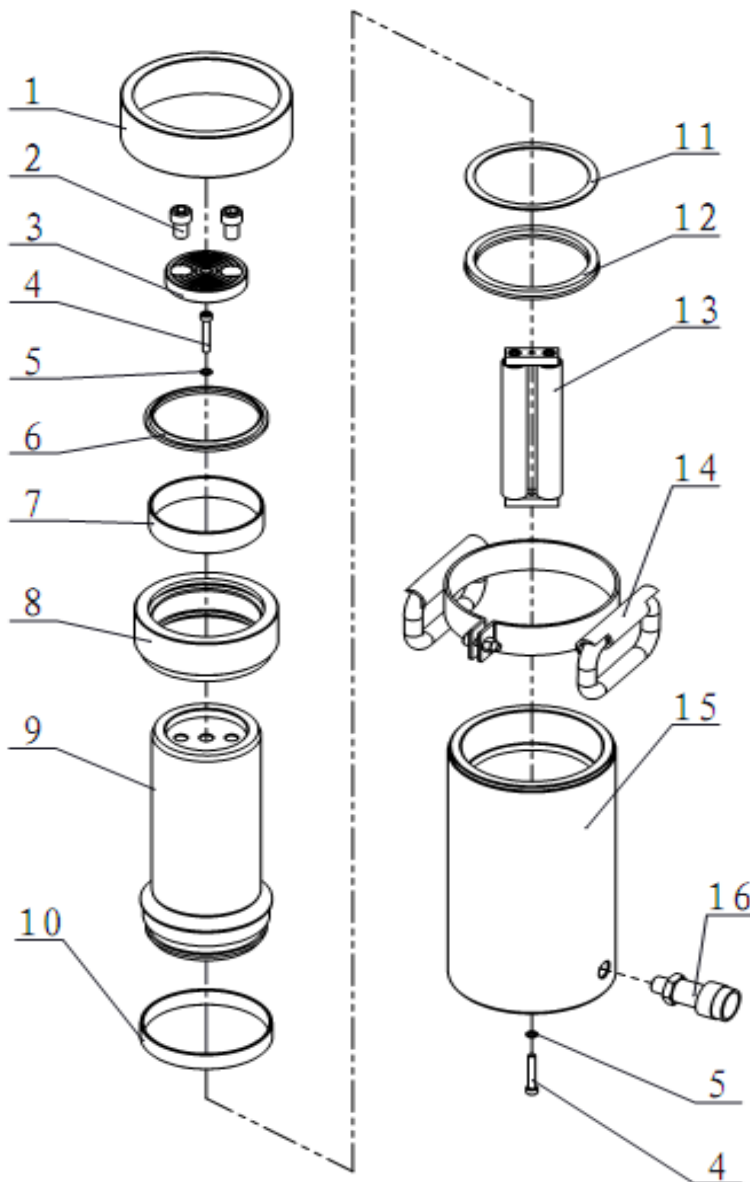

Parts List

Item No.	Part Number	Description	Quantity
1	ES756-7	Thread Cover	1
2	13033	Bolt	2
3	ES1004-9	Saddle	1
4	11012	Bolt	2
5★	QY2-13	Copper Washer	2
6★	JB-D95	Wiper Ring	1
7	ES756-6	Anti-wear Ring	1
8	ES756-5	Stop Ring	1
9	ES7513-2	Piston Rod	1
10	21494	Anti-wear Ring	1
11★	ES756-3	Gasket	1
12★	24338	Y-ring	1
13	31040	Return Spring Assembly	1
14	ED7513-Y1	Handle	1
15	ES7513-1	Cylinder	1
16	EAB201A	Coupler	1

★ Items included in Repair Kit, Repair Kit order number: **ES756-RP-0**