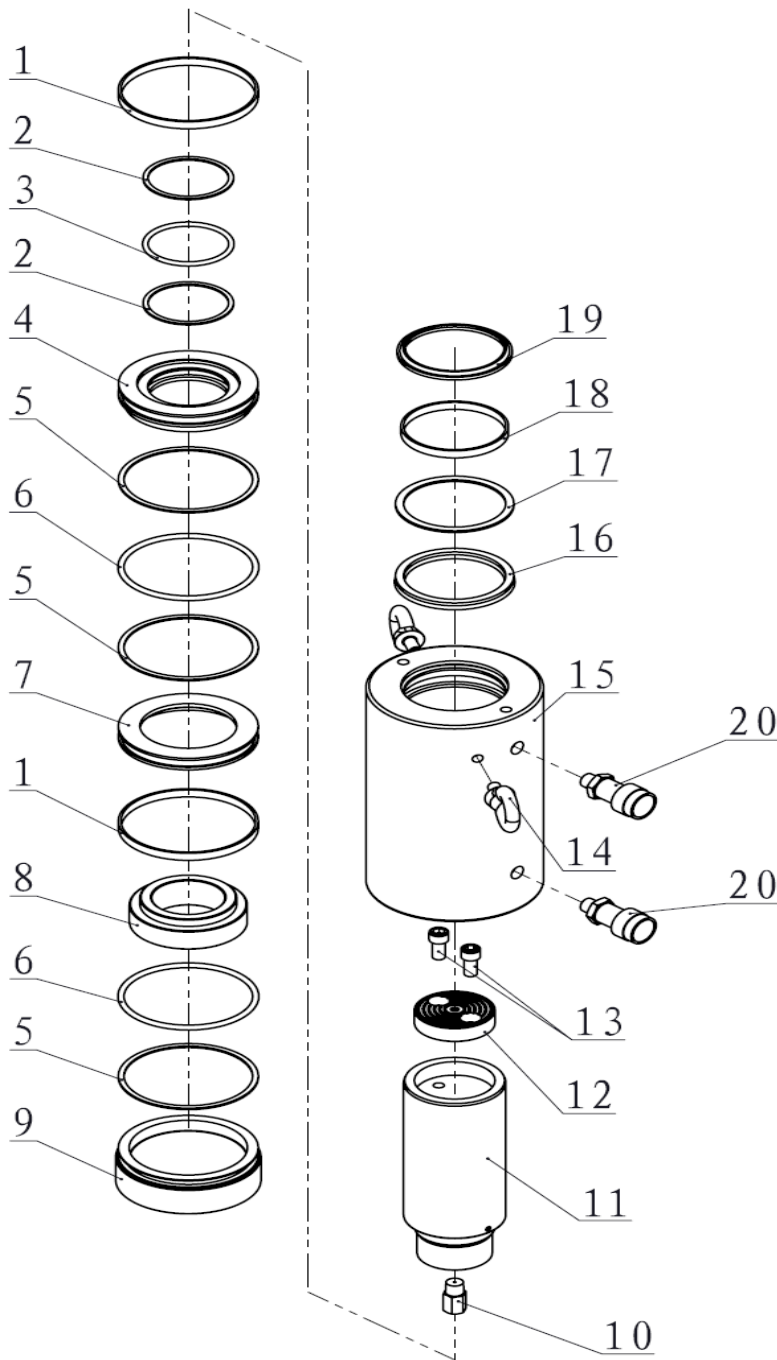

**Parts List**

Item No.	Part Number	Description	Quantity	Item No.	Part Number	Description	Quantity
1	EDX10012-6	Anti-wear Ring B	2	12	EDX1004-3	Saddle EDX-1004	1
2★	EDX10012-13	Gasket C	2		EDX1004-3	Saddle EDX-1006	1
3★	EDX10012-14	O-ring B	1		EDX10012-3	Saddle EDX-10012	1
4	EDX10012-12	Piston Head	1	13	13034	Bolt	2
5★	EDX10012-7	Gasket B	3	14	11018	Eye Ring	2
6★	EDX10012-8	O-ring A	2	15	EDX1004-1	Cylinder Body EDX-1004 Only	1
7	EDX10012-11	Washer	1		EDX1006-1	Cylinder Body EDX-1006 Only	1
8	EDX10012-10	Nut	1		EDX10012-1	Cylinder Body EDX-5010 Only	1
9	EDX1004-9	Base EDX-1004	1	16★	24310	Y-ring	1
	EDX1004-9	Base EDX-1006	1	17★	EDX10012-5	Gasket A	1
	EDX10012-9	Base EDX-10012	1	18	EDX10012-4	Anti-wear Ring A	1
10	EF3.1	Safety Valve	1	19★	JB-D95	Wiper Ring	1
11	EDX1004-2	Piston EDX-1004 Only	1	20	EAB201A	Coupler	2
	EDX1006-2	Piston EDX-1006 Only	1				
	EDX10012-2	Piston EDX-10012 Only	1				

★ Items included in Repair Kit, Repair Kit order number: **EDX10012-RP-0**