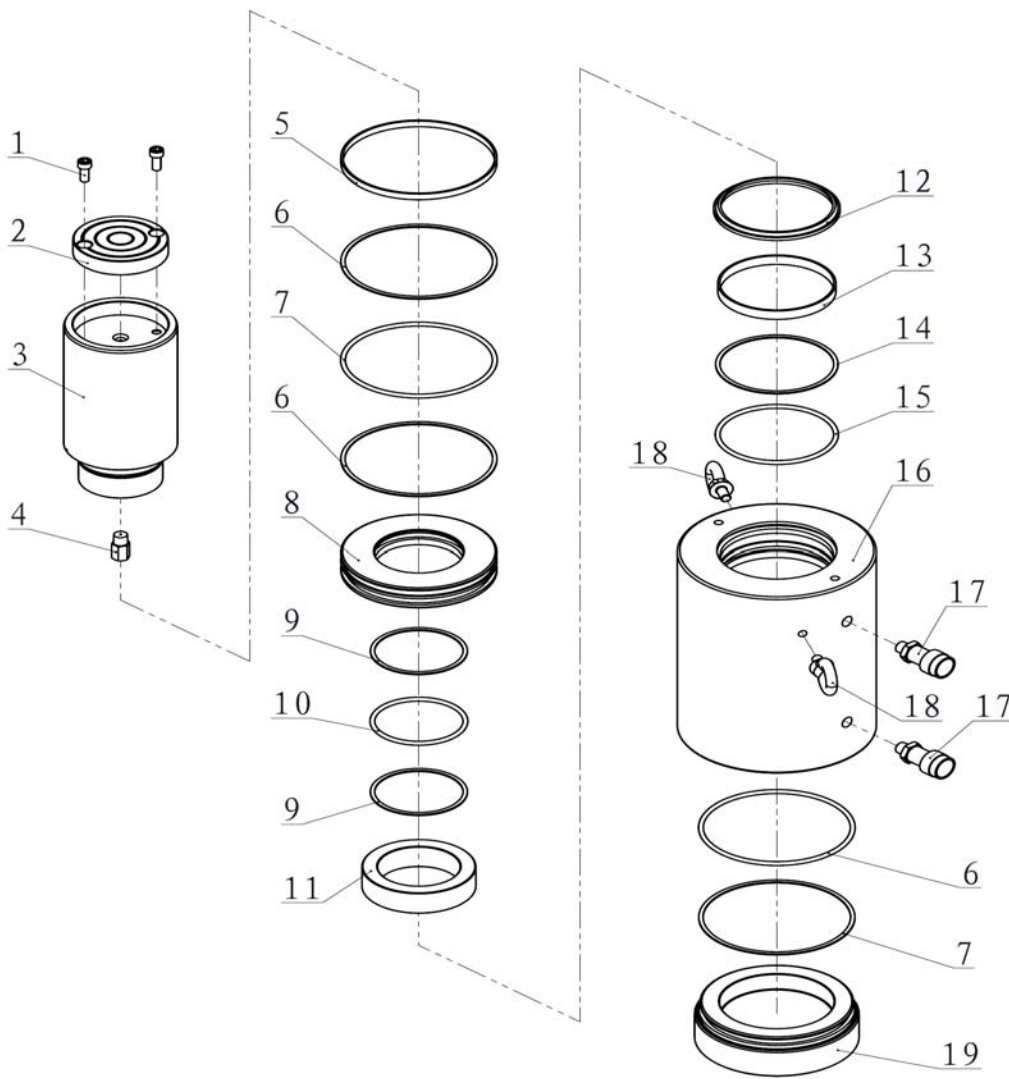

Parts List

Item No.	Part Number	Description	Quantity	Item No.	Part Number	Description	Quantity
1	13018	Bolt	2	11	EDX200T-03	Lock Nut	1
2	EDX200T-01	Saddle	1	12★	JB-D135	Wiper Ring	1
3	EDX2002-02	Piston EDX-2002 Only	1	13	21576	Anti-wear Ring	1
	EDX2006-02	Piston EDX-2006 Only	1	14★	21126	Gasket	1
	EDX20012-02	Piston EDX-20012 Only	1	15★	24122	O-ring	1
4	EF3.1	Safety Valve	1	16	EDX2002-01	Cylinder Body EDX-2002 Only	1
5	21583	Anti-wear Ring	1		EDX2006-01	Cylinder Body EDX-2006 Only	1
6★	21180	Gasket	3		EDX20012-01	Cylinder Body EDX-20012 Only	1
7★	24139	O-ring	2	17	EAB201A	Coupler	2
8	EDX200T-02	Piston Head	1	18	11018	Eye Ring	2
9★	21055	Gasket	2	19	EDX200T-04	Base	1
10★	24105	O-ring	1				