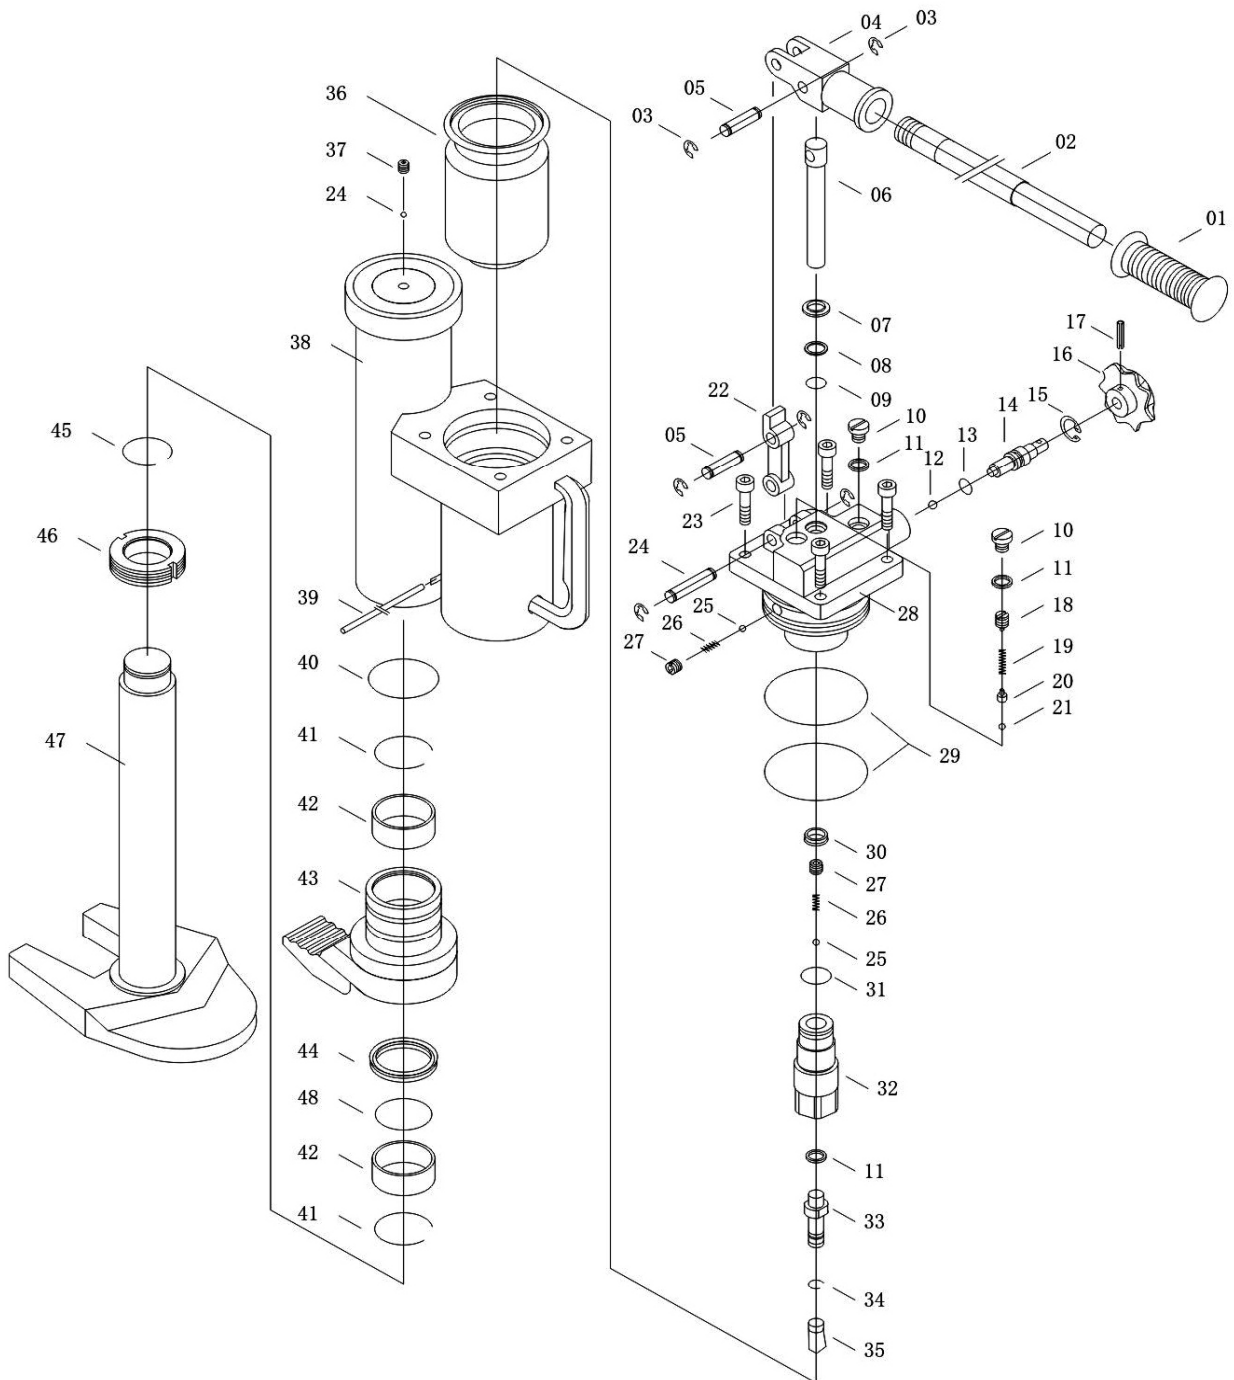

Parts List

Item No.	Part Number	Description	Quantity	Item No.	Part Number	Description	Quantity
1	ETJ205-1	Handle Grip	1	25	ETJ205-25	Ball	3
2	ETJ205-2	Handle	1	26	ETJ205-26	Spring	2
3	ETJ205-3	Snap Ring	6	27	ETJ205-27	Screw	2
4	ETJ205-4	Socket	1	28	ETJ205-28	Pump Body	1
5	ETJ205-5	Pin	2	29★	ETJ205-29	O-ring	2
6	ETJ205-6	Plunger	1	30★	ETJ205-30	Y-ring	1
7★	ETJ205-7	Wiper Ring	1	31★	ETJ205-31	O-ring	1
8	ETJ205-8	Back-up Ring	2	32	ETJ205-32	Valve Stem Bush	1
9★	ETJ205-9	O-ring	2	33	ETJ205-33	Oil Pipe	1
10	ETJ205-10	Screw	1	34	ETJ205-34	Retaining Ring	1
11★	ETJ205-11	Gasket	3	35	ETJ205-35	Filter	1
12	ETJ205-12	Ball	1	36	ETJ210-36	Flexible Bag	1
13★	ETJ205-13	O-ring	1	37	ETJ205-37	Screw	1
14	ETJ205-14	Release Rod	1	38	ETJ210-38	Assemble Of Cylinder	1
15	ETJ205-15	Snap Ring	1	39	ETJ210-39	Steel Wire	1
16	ETJ205-16	Unload Handle	1	40★	ETJ210-40	O-ring	1
17	ETJ205-17	Screw	1	41	ETJ210-41	Retaining Ring	2
18	ETJ205-18	Adjusting Screw	1	42	ETJ210-42	Bush	2
19	ETJ205-19	Spring	1	43	ETJ210-43	Forked Mounting	1
20	ETJ205-20	Ball Seat	1	44★	ETJ210-44	Y-ring	1
21	ETJ205-21	Ball	1	45	ETJ210-45	Snap Ring	1
22	ETJ205-22	Linkage	1	46	ETJ210-46	Limit Block	1
23	ETJ205-23	Screw	4	47	ETJ210-47	Pillar	1
24	ETJ205-24	Pin	1	48★	ETJ210-54	D-ring	1

★ Items included in Repair Kit, Repair Kit order number: **ETJ210-RP-0**