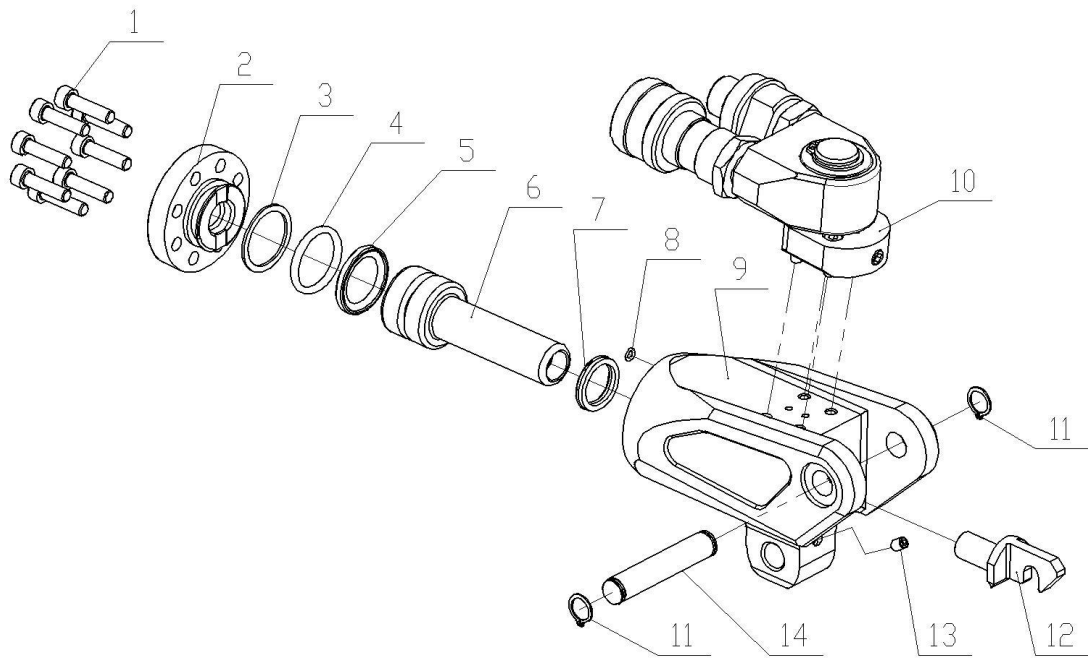

**EHW -4 Drive Body**

NO	Part No.	Description	QTY	NO	Part No.	Description	QTY
1	11005	Bolt	8	8★	24187	O-ring	1
2	EHW04-05	End Cap	1	9	EHW04-01	Driver Body	1
3★	41828	Gasket	1	10	EJT5A	Swivel	1
4★	42991	O-ring	1	11	13216	Snap Ring	2
5★	43681	Gasket	1	12	EHW04-03	Hook	1
6	EHW04-04	Piston	1	13	11032	Bolt	1
7★	43675	U-cap	1	14	EHW04-02	Pin	1

**Note: 1.★Denotes items in and only available as part of the torque wrench repair kit: EHW4-RP-A.**

# EHW -4 Link

NO	Part NO	Description	QTY	NO	Part NO	Description	QTY
1	EHWL04-10	Pin	1	13	EHWL04-XX-05	Drive Plate Left	1
2	13104	Bolt	4	14	13329	Pin	2
3	EHWL04-XX-03	Side Plate Right	1	15	13366	Pin	1
4	41065	Bolt	4	16	EHWL04-11	Axle Sleeve	2
5	EHWL04-XX-08	Rear Spacer	1	17	EHWL04-08	Axle	1
6	EHWL04-XX-06	Drive Plate Right	1	18	EHWL04-09	Pin	1
7	EHWL04-XX-01	Drive Segment	1	19	EHWL04-XX-02	Stop Claw	1
8	EHWL04-01C	Short Claw	1	20	EHWL04-04	Spring	1
9	EHWL04-03	Spring	1	21	EHWL04-07	Top Spacer	1
10	EHWL04-02C	Long Claw	1	22	EHWL04-XX-04	Side Plate Left	1
11	EHWL04-05	Spring	1	23	EHWL04-XX-07	Cover	1
12	EHWL04-06	Pin	1				

## EJT5A Part List

NO	Part No.	Description	QTY	NO	Part No.	Description	QTY
1	EAB204TA	Female Coupler	1	7	11004	Bolt	4
2	EAB204TB	Male Coupler	1	8	EJT6-11	Pin	1
3	11021	Bolt	2	9	EJT6-10	Spring	1
4	EJT6-09	Cover	1	10	11022	Bolt	1
5▲	42960	O-ring	3	11	EJT6-01A	Swivel Base	1
6	EJT5-01	Swivel Block	1	12▲	24221	O-ring	2