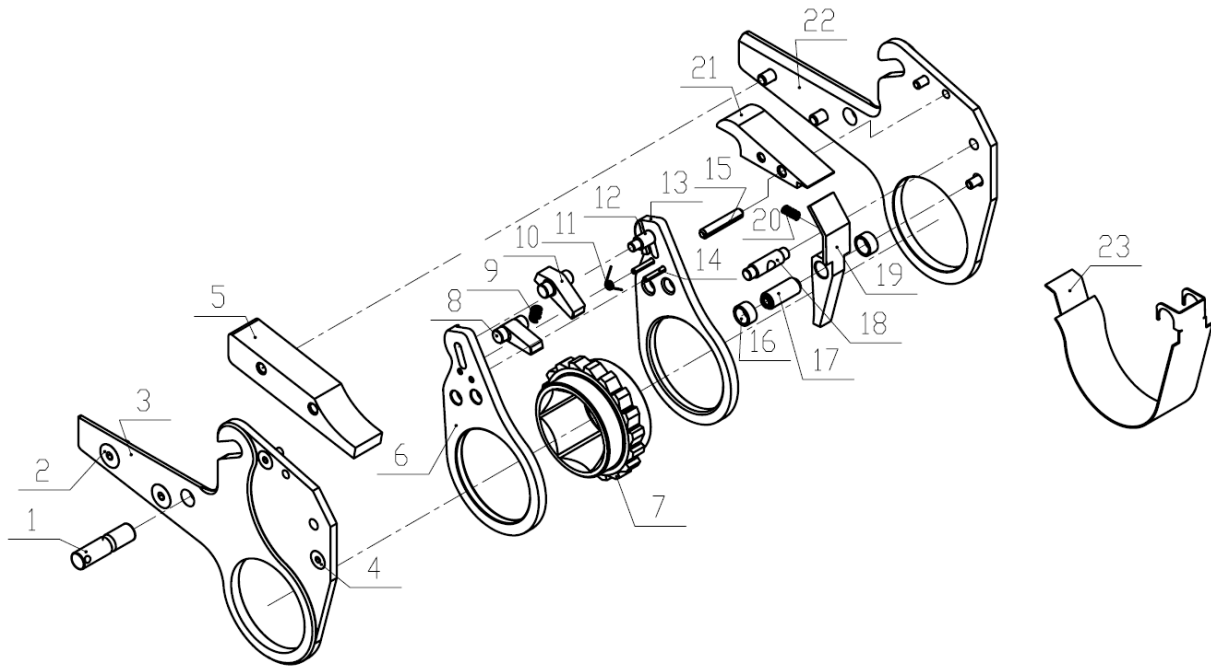

**EHW -4 Drive Body**

NO	Part No.	Description	QTY	NO	Part No.	Description	QTY
1	11005	Bolt	8	8★	24187	O-ring	1
2	EHW04-05	End Cap	1	9	EHW04-01	Driver Body	1
3★	41828	Gasket	1	10	EJT5A	Swivel	1
4★	42991	O-ring	1	11	13216	Snap Ring	2
5★	43681	Gasket	1	12	EHW04-03	Hook	1
6	EHW04-04	Piston	1	13	11032	Bolt	1
7★	43675	U-cap	1	14	EHW04-02	Pin	1

# EHW -4 Link

NO	Part NO	Description	QTY	NO	Part NO	Description	QTY
1	EHWL04-10	Pin	1	13	EHWL04-XX-05	Drive Plate Left	1
2	13104	Bolt	4	14	13329	Pin	2
3	EHWL04-XX-03	Side Plate Right	1	15	13366	Pin	1
4	41065	Bolt	4	16	EHWL04-11	Axle Sleeve	2
5	EHWL04-XX-08	Rear Spacer	1	17	EHWL04-08	Axle	1
6	EHWL04-XX-06	Drive Plate Right	1	18	EHWL04-09	Pin	1
7	EHWL04-XX-01	Drive Segment	1	19	EHWL04-XX-02	Stop Claw	1
8	EHWL04-01C	Short Claw	1	20	EHWL04-04	Spring	1
9	EHWL04-03	Spring	1	21	EHWL04-07	Top Spacer	1
10	EHWL04-02C	Long Claw	1	22	EHWL04-XX-04	Side Plate Left	1
11	EHWL04-05	Spring	1	23	EHWL04-XX-07	Cover	1
12	EHWL04-06	Pin	1				

## EJT5A Part List

NO	Part No.	Description	QTY	NO	Part No.	Description	QTY
1	EAB204TA	Female Coupler	1	7	11004	Bolt	4
2	EAB204TB	Male Coupler	1	8	EJT6-11	Pin	1
3	11021	Bolt	2	9	EJT6-10	Spring	1
4	EJT6-09	Cover	1	10	11022	Bolt	1
5▲	42960	O-ring	3	11	EJT6-01A	Swivel Base	1
6	EJT5-01	Swivel Block	1	12▲	24221	O-ring	2

**Note:** Item number included ▲ is a part of repair kit for swivel. Repair Kit order number: **EJT5A-RP-A**.