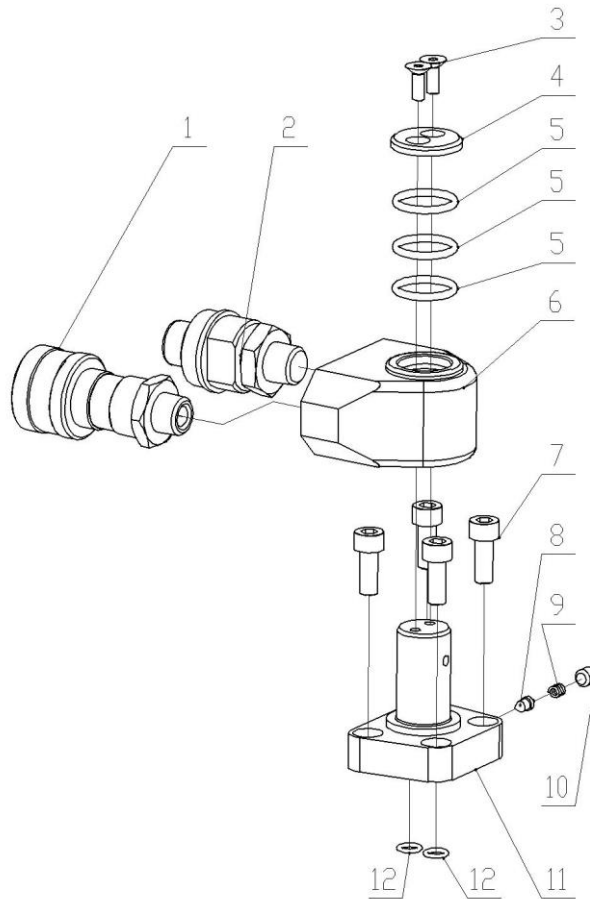

**EHW -4 Drive Body**

NO	Part No.	Description	QTY	NO	Part No.	Description	QTY
1	11005	Bolt	8	8★	24187	O-ring	1
2	EHW04-05	End Cap	1	9	EHW04-01	Driver Body	1
3★	41828	Gasket	1	10	EJT5A	Swivel	1
4★	42991	O-ring	1	11	13216	Snap Ring	2
5★	43681	Gasket	1	12	EHW04-03	Hook	1
6	EHW04-04	Piston	1	13	11032	Bolt	1
7★	43675	U-cap	1	14	EHW04-02	Pin	1

# EHW -4 Link

NO	Part NO	Description	QTY	NO	Part NO	Description	QTY
1	EHWL04-10	Pin	1	13	EHWL04-XX-05	Drive Plate Left	1
2	13104	Bolt	4	14	13329	Pin	2
3	EHWL04-XX-03	Side Plate Right	1	15	13366	Pin	1
4	41065	Bolt	4	16	EHWL04-11	Axle Sleeve	2
5	EHWL04-XX-08	Rear Spacer	1	17	EHWL04-08	Axle	1
6	EHWL04-XX-06	Drive Plate Right	1	18	EHWL04-09	Pin	1
7	EHWL04-XX-01	Drive Segment	1	19	EHWL04-XX-02	Stop Claw	1
8	EHWL04-01C	Short Claw	1	20	EHWL04-04	Spring	1
9	EHWL04-03	Spring	1	21	EHWL04-07	Top Spacer	1
10	EHWL04-02C	Long Claw	1	22	EHWL04-XX-04	Side Plate Left	1
11	EHWL04-05	Spring	1	23	EHWL04-XX-07	Cover	1
12	EHWL04-06	Pin	1				

**Note: If you need replacement parts, please order part number as Link Model -Part No.**

**Example: For Link EHWL04-55, if you need part No.3 (Side Plate Right) order part as: EHWL04-55-03. If you need part No.13 (Drive Plate Left) you would order part as: EHWL04-55-05.**

## EJT5A Part List

NO	Part No.	Description	QTY	NO	Part No.	Description	QTY
1	EAB204TA	Female Coupler	1	7	11004	Bolt	4
2	EAB204TB	Male Coupler	1	8	EJT6-11	Pin	1
3	11021	Bolt	2	9	EJT6-10	Spring	1
4	EJT6-09	Cover	1	10	11022	Bolt	1
5▲	42960	O-ring	3	11	EJT6-01A	Swivel Base	1
6	EJT5-01	Swivel Block	1	12▲	24221	O-ring	2