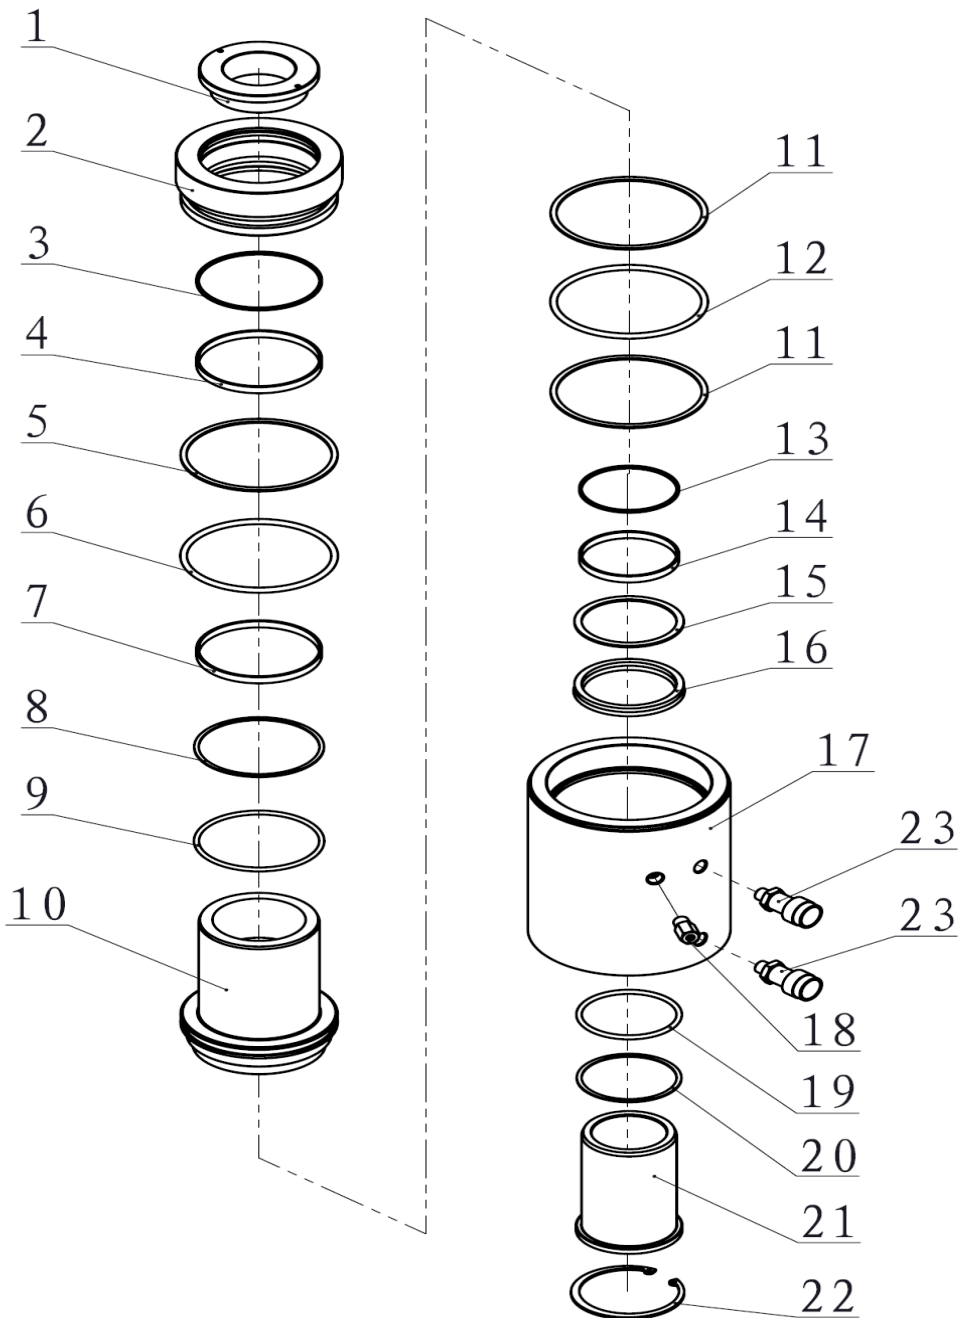

Parts List

Item No.	Part Number	Description	Quantity	Item No.	Part Number	Description	Quantity
1	EDH100T-03	Saddle	1	13★	21714	Wiper Ring	1
2	EDH100T-02B	Guide Ring	1	14	21489	Anti-wear Ring	1
3★	21713	Wiper Ring	1	15★	21052	Gasket	1
4	21572	Anti-wear Ring	1	16★	24308	U-ring	1
5	21661	Anti-wear Ring	1	17	EDH1001-03	Cylinder	1
6★	21115	Gasket	2	18	EF3.1	Safety Valve	1
7★	24278	O-ring	1	19★	24099	O-ring	1
8★	21162	Gasket	1	20★	21038	Gasket	1
9★	24133	O-ring	1	21	EDH1001-01	Small Piston Rod	1
10	EDH1001-02	Piston Rod	1	22	13192	Snap Ring	1
11★	21154	Gasket	2	23	EAB201A	Coupler	2
12★	24279	O-ring	1				

★ Items included in Repair Kit, Repair Kit order number: **EDH1001-RP-0**