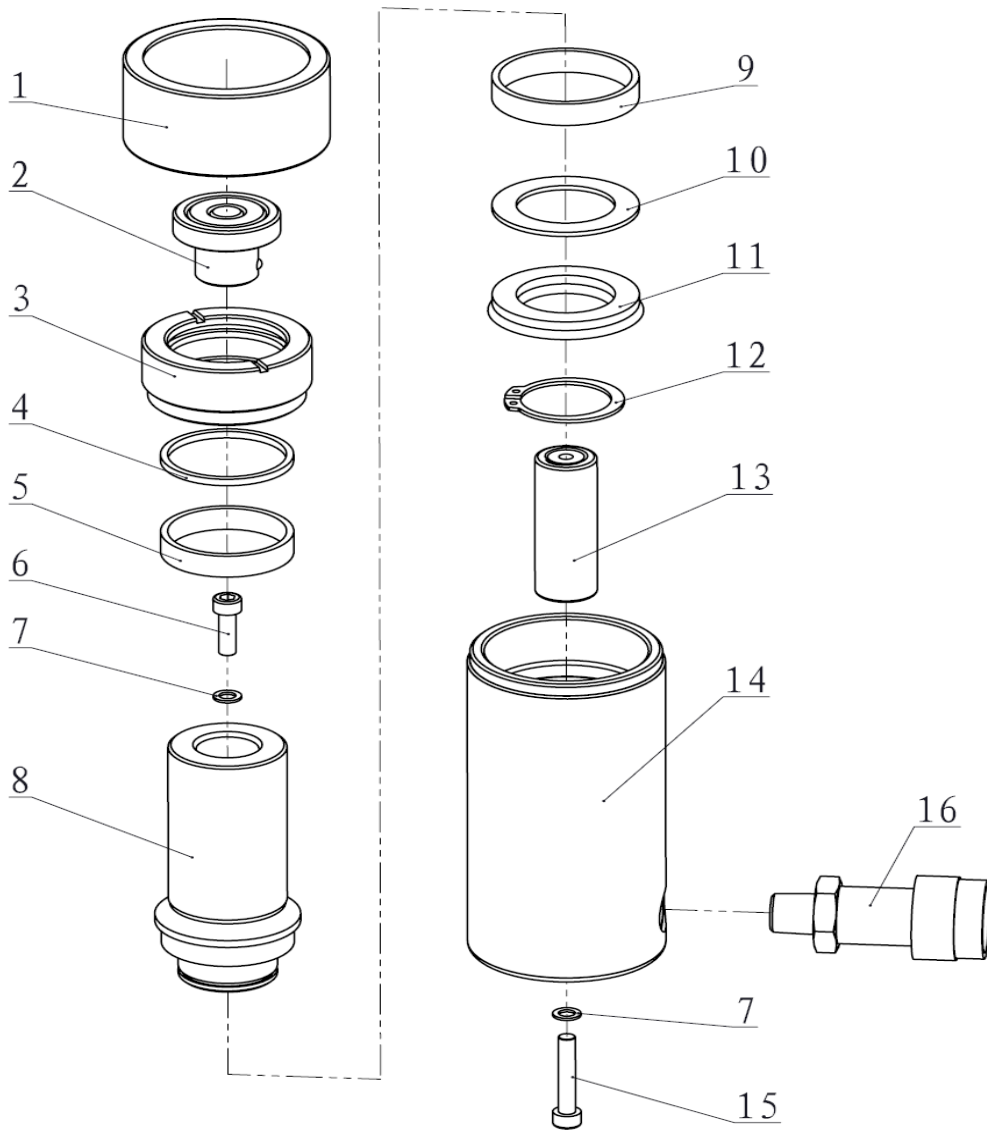

Parts List

Item No.	Part Number	Description	Quantity	Item No.	Part Number	Description	Quantity
1	ES151-4	Thread Cover	1	12	13236	Snap Ring	1
2	A-152G	Saddle	1	13	31015	Return Spring Assembly ES-152 Only	1
3	ES151-7	Stop Ring	1		31019	Return Spring Assembly ES-154 Only	1
4★	ES151-6	Wiper Ring	1		31023	Return Spring Assembly ES-156 Only	1
5	ES151-5	Anti-wear Ring A	1		31025	Return Spring Assembly ES-158 Only	1
6	11004	Bolt	1		31026	Return Spring Assembly ES-1510 Only	1
7★	QY2-13	Copper Washer	2		31027	Return Spring Assembly ES-1512 Only	1
8	ES152-3	Piston ES-152 Only	1		31028	Return Spring Assembly ES-1514 Only	1
	ES154-3	Piston ES-154 Only	1	14	ES152-1	Cylinder Body ES-152 Only	1
	ES156-3	Piston ES-156 Only	1		ES154-1	Cylinder Body ES-154 Only	1
	ES158-3	Piston ES-158 Only	1		ES156-1	Cylinder Body ES-156 Only	1
	ES1510-3	Piston ES-1510 Only	1		ES158-1	Cylinder Body ES-158 Only	1
	ES1512-3	Piston ES-1512Only	1		ES1510-1	Cylinder Body ES-1510 Only	1
	ES1514-3	Piston ES-1514 Only	1		ES1512-1	Cylinder Body ES-1512 Only	1
9	ES151-9	Anti-wear Ring B	1		ES1514-1	Cylinder Body ES-1514 Only	1
10★	ES151-10	Gasket	1	15	11006	Bolt	1
11★	24287	Y-ring	1	16	EAB201A	Coupler	1

★ Items included in Repair Kit, Repair Kit order number: **ES151-RP-0**