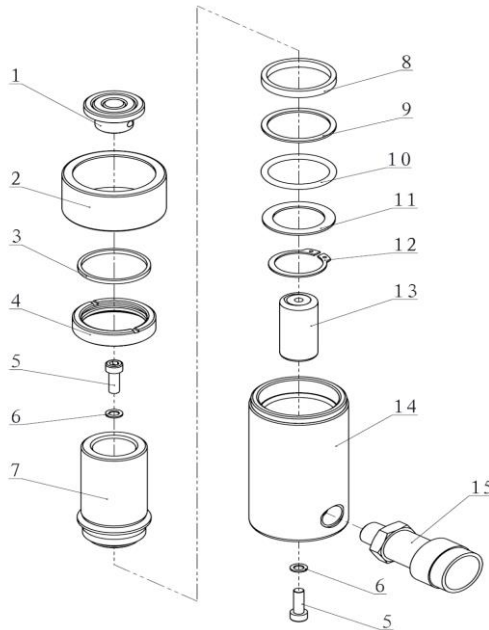

Parts List

Item No.	Part Number	Description	Quantity
1	A-102G	Saddle	1
2	ES101-9	Thread Cover	1
3★	ES101-7	Wiper Ring	1
4	ES101-6	Stop Ring	1
5	11004	Bolt	2
6★	QY2-13	Copper Washer	2
7	ES102-2	Piston ES-102 Only	1
	ES104-2	Piston ES-104 Only	
8	ES101-4	Anti-wear Ring	1
9★	ES101-10	Gasket	1
10★	ES101-3	Y-ring	1
11	ES101-2	Washer	2
12	13232	Snap Ring	1
13	31014	Return Spring Assembly ES-102 Only	1
	31018	Return Spring Assembly ES-104 Only	1
14	ES102-1	Cylinder Body ES-102 Only	1
	ES104-1	Cylinder Body ES-104 Only	1
15	EAB201A	Coupler	1