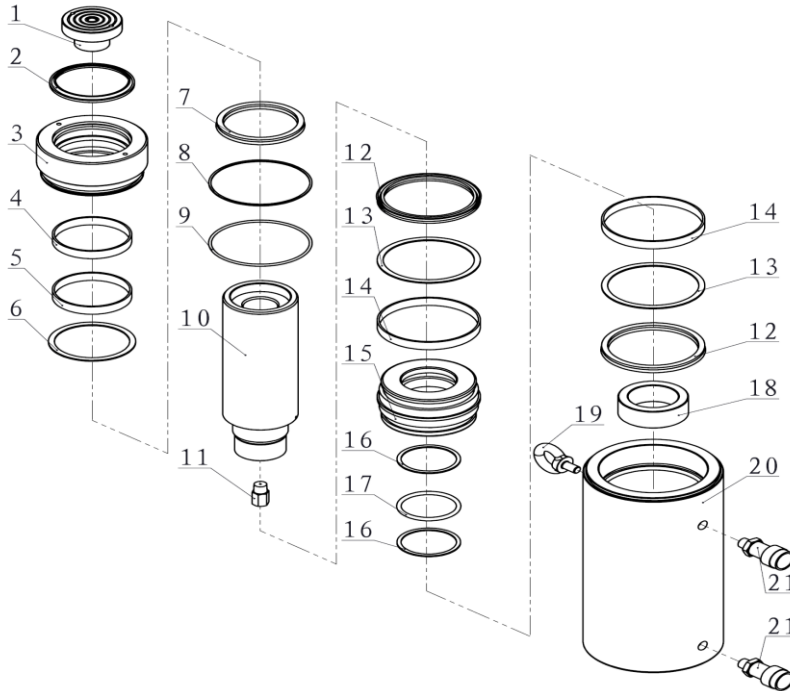

Parts List

Item No.	Part Number	Description	Quantity	Item No.	Part Number	Description	Quantity
1	ED100T-02	Saddle	1	12★	24309	Y-ring	2
2★	JB-D95	Wiper Ring	1	13★	21096	Gasket	2
3	ED100T-01	Guide Ring	1	14	21665	Anti-wear Ring	2
4	21556	Anti-wear Ring	1	15	ED100T-03	Piston Head	1
5	21484	Anti-wear Ring	1	16★	21367	Gasket	2
6★	21045	Gasket	1	17★	24073	O-ring	1
7★	24310	Y-ring	1	18	ED100T-04	Nut	1
8★	21107	Gasket	1	19	11018	Eye Ring M12	1
9★	24118	O-ring	1	20	ED1006-01	Cylinder Body ED-1006 Only	1
10	ED1006-02	Piston ED-1006 Only	1		ED10013-01	Cylinder Body ED-10013 Only	1
	ED10013-02	Piston ED-10013 Only	1		ED10018-01	Cylinder Body ED-10018 Only	1
	ED10018-02	Piston ED-10018 Only	1	21	EAB201A	Coupler	2
11	EF3.1	Safety Valve	1				

★ Items included in Repair Kit, Repair Kit order number: **ED1006-RP-0**