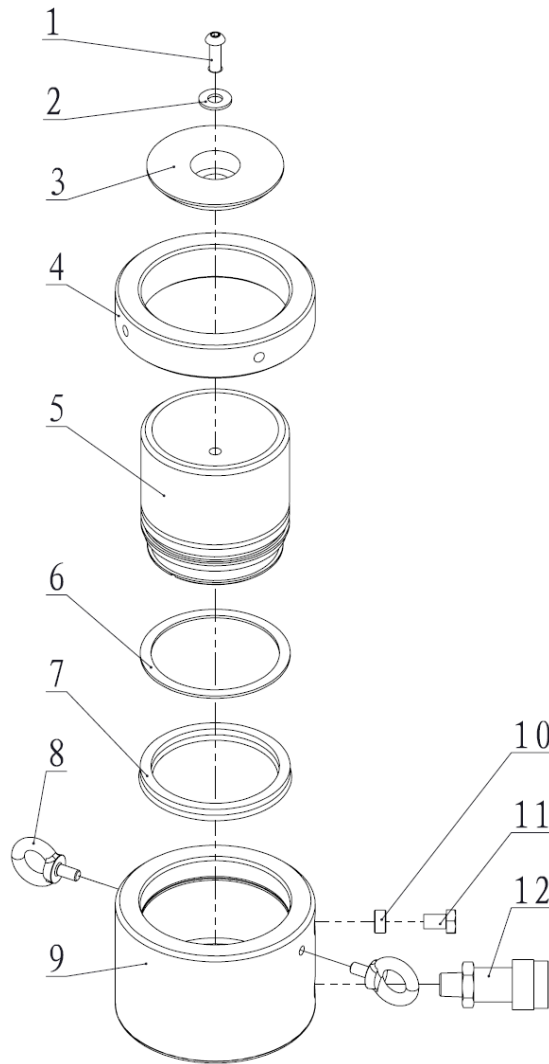

Parts List

Item No.	Part Number	Description	Quantity	Item No.	Part Number	Description	Quantity
1	13020	Bolt	1	7★	24332	Y-ring	1
2	ELL250T-01	Washer	1	8	11018	Eye Ring	2
3	ELL250T-02	Saddle	1	9	ELL2502-02	Cylinder	1
4	ELL250T-03	Lock Nut	1	10	ELL250T-04	Release Nut	1
5	ELL2502-01	Piston	1	11	ELL250T-05	Release Bolt	1
6★	21202	Gasket	1	12	EAB201A	Coupler	1

★ Items included in Repair Kit, Repair Kit order number: **ELL2502-RP-0**